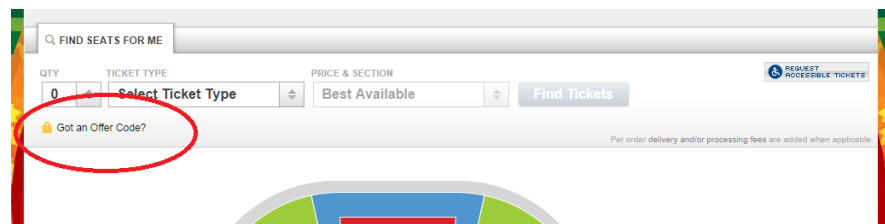

FIFA WOMEN'S WORLD CUP CANADA 2015™ TICKETS FOR METRO WOMEN'S SOCCER LEAGUE NOW AVAILABLE AT LARGE DISCOUNTS

EXPERIENCE CANADA 2015 WITH THE MWSL - CHEER TOGETHER and SAVE TOGETHER

Follow these easy steps to purchase your **discounted** tickets:

4. Select the Quantity of tickets you would like to purchase
5. Select "Find Tickets"
6. Your group tickets will appear to the left of the Seating Map – click **BUY** and follow the process to purchase
7. **NOTE** – don't miss the VIP "ADD TO MY ORDER" where you can add tickets to the [Final Match](#) (located on the review page)